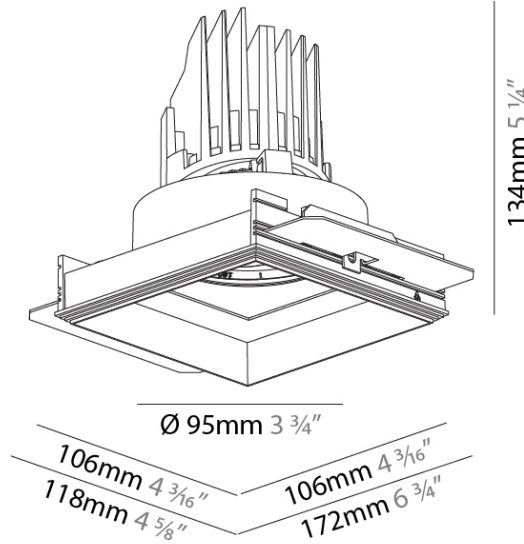

ELECTRICAL

Lamp Type: LED (Zhaga Standard)
Input Wattage (W): 13.2 / 16.5
Total Output Wattage (W): 12.1 / 14.7
[Dimming: Tri-Mode (Non-Dimming and Phase Dimming (120Vac only) and 0-10V Dimming)](#)
Driver Included: No
Driver Location: Recessed Housing
Driver Type: Constant Current - Universal
Driver Class: Class 2
Housing: See components
Input Voltage (V): 120 - 277
Constant Current (MA): 350

LED

Number of LEDs: 1
[Color Temperature (°K): 2700 / 3000 / 3500 / 4000](#)
Max. Delivered Lumen (lm): 850 / 950 / 1019 / 1040
Nominal Lumen (lm): 960 / 1070 / 1156 / 1180
CRI: >90 CRI
Efficiency (%): 88.5
Lamp Life (hrs): 50000
Upon Request: RGB-W Tunable White Special Color Temperature
Special LED

OPTICAL

Reflector°: 10
Adjustability: Rotational 355°; Tilt 30°
Upon Request: Special Beam Angles

Available for international specifications by adding "INT" at the end of the existing Model #. For assistance on 'custom' specifications, contact zteam@zaneen.com.
Certified By: Certified for North American Standards
In a constant effort to supply the best product, we reserve the right to change specifications or materials without notice. The most recent specification sheets are found at zaneen.com
IP rating: IP20