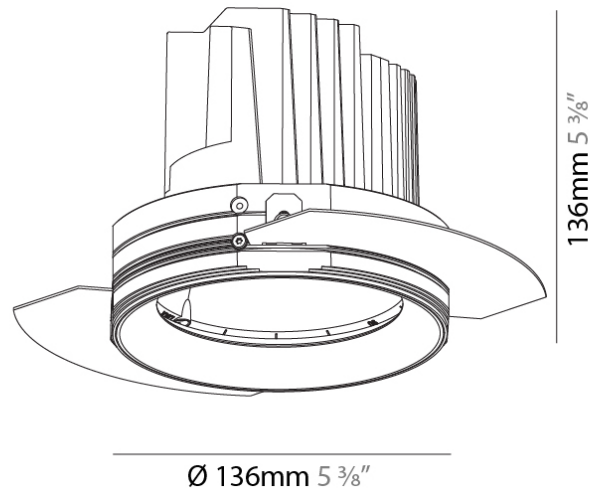

RATINGS AND CERTIFICATIONS

382, F 416-247-9319, www.zaneen.com
Certified by Intertek for North American standards. At the end of the existing Model #. For assistance on 'custom' specifications, contact zteam@zaneen.com.
In a constant effort to supply the best product, we reserve the right to change specifications or materials without notice. The most recent specification sheets are found at zaneen.com
IP rating: IP20